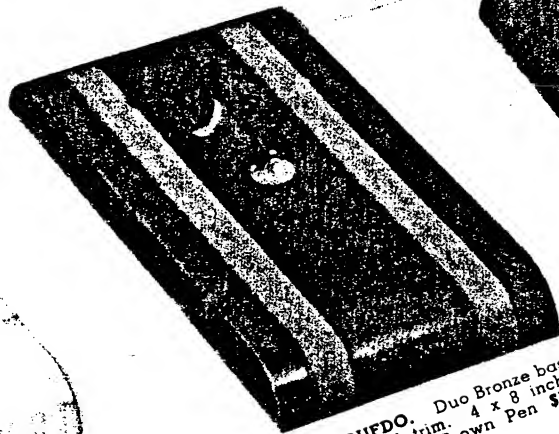

R338 ADDRE. Colored Pedrara Onyx. 4 1/2 x 6 3/4 inches. Gold trim. With Brown LIFETIME Pen $15.00.

R285 BUFDO. Duo Bronze base with Gold trim. 4 x 8 inches. With No. 5 Brown Pen $15.00.